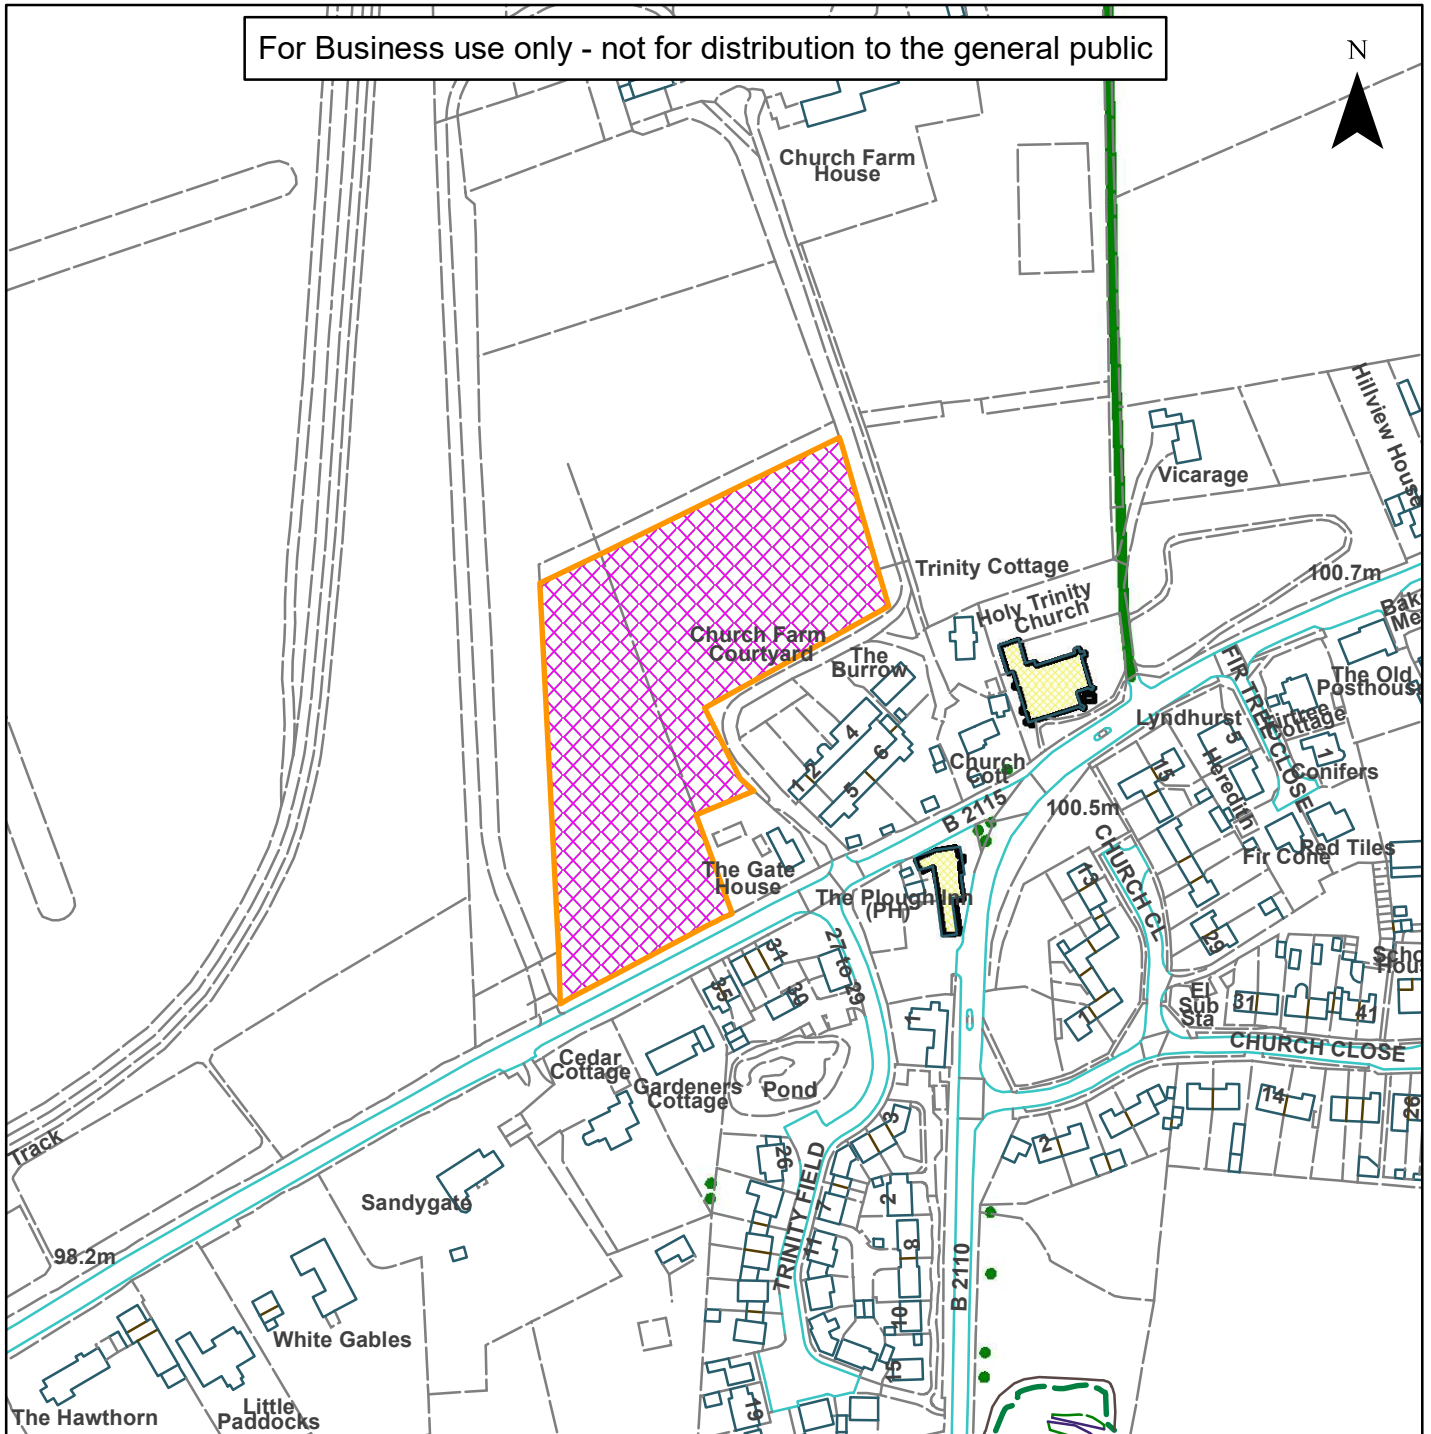

06) DC/22/0708

Horsham District Council

Land at Sandygate Lane, Lower Beeding, West Sussex

For Business use only - not for distribution to the general public

Scale: 1:2,500

Reproduced by permission of Ordnance Survey map on behalf of HMSO. © Crown copyright and database rights (2019). Ordnance Survey Licence.100023865